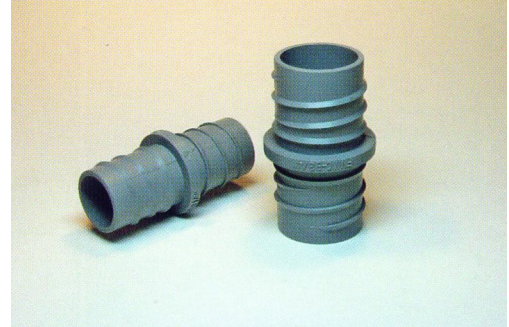

- UL & CUL listed
- Produced from UV rated material for long outdoor life
- Attractive one-piece design
- Less waste! No need to throw away those odd length pieces
- Simply screw the coupling onto two pieces simultaneously to make one continuous piece
- Snake long lengths of conduit with ease by cutting the conduit, placing wire & reconnecting
- Design allows superior liquid-tight seal & optimum pull strength

Couplings for long length runs

Specifications:

Order Size	Part Dimensions (inches)		
	A	B	C
3/8"	1.725"	0.800"	0.520"
1/2"	1.725"	0.800"	0.625"
3/4"	1.725"	0.800"	0.825"
1"	1.730"	0.810"	1.105"
2"	4.225"	2.075"	2.100"

Listed under the Underwriters'
Laboratories File Number
E197675

Applications:
Outdoor Lighting
Assemblies
Applications for long conduit runs
Wire Protection
Locations where type B conduit is used