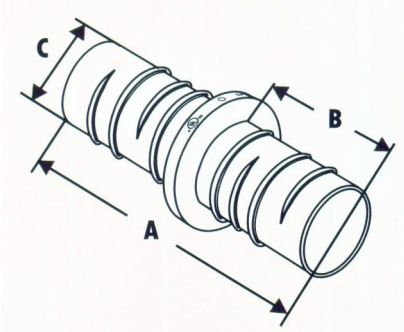

- UL & CUL listed
- Produced from UV rated material for long outdoor life
- Attractive one-piece design
- Less waste! No need to throw away those odd length pieces
- Simply screw the coupling onto two pieces simultaneously to make one continuous piece
- Snake long lengths of conduit with ease by cutting the conduit, placing wire & reconnecting
- Design allows superior liquid-tight seal & optimum pull strength

Couplings for long length runs

Specifications:

Order Size	Part Dimensions (inches)		
	A	B	C
3/8"	1.725"	0.800"	0.520"
1/2"	1.725"	0.800"	0.625"
3/4"	1.725"	0.800"	0.825"
1"	1.730"	0.810"	1.105"
2"	4.225"	2.075"	2.100"