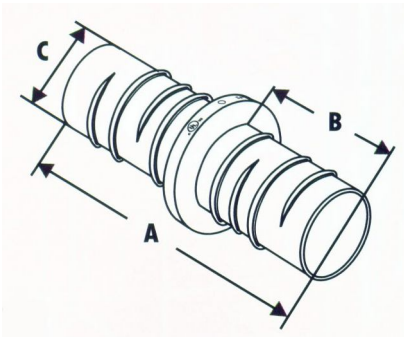

Product Number CC

- UL & CUL listed
- Produced from UV rated material for long outdoor life
- Attractive one-piece design
- Less waste! No need to throw away those odd length pieces
- Simply screw the coupling onto two pieces simultaneously to make one continuous piece
- Snake long lengths of conduit with ease by cutting the conduit, placing wire & reconnecting
- Design allows superior liquid-tight seal & optimum pull strength

Couplings for long length runs

Specifications:

Order Size	Part Dimensions (inches)		
	A	B	C
1/2"	1.725	0.800	0.625
3/4"	1.725	0.800	0.825

Listed under the Underwriters' Laboratories File Number E197675

Applications:
 Outdoor Lighting
 Assemblies
 Applications for long conduit runs
 Wire Protection
 Locations where type B conduit is used