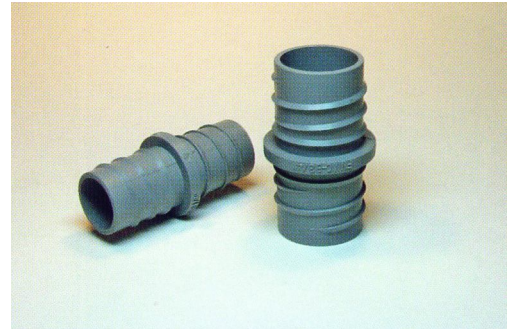

Product Number CC

- UL & CUL listed
- Produced from UV rated material for long outdoor life
- Attractive one-piece design
- Less waste! No need to throw away those odd length pieces
- Simply screw the coupling onto two pieces simultaneously to make one continuous piece
- Snake long lengths of conduit with ease by cutting the conduit, placing wire & reconnecting
- Design allows superior liquid-tight seal & optimum pull strength

Couplings for long length runs

Specifications:

Order Size	Part Dimensions (inches)		
	A	B	C
1/2"	1.725	0.800	0.625
3/4"	1.725	0.800	0.825

Listed under the Underwriters' Laboratories File Number E197675

Applications:
 Outdoor Lighting
 Assemblies
 Applications for long conduit runs
 Wire Protection
 Locations where type B conduit is used